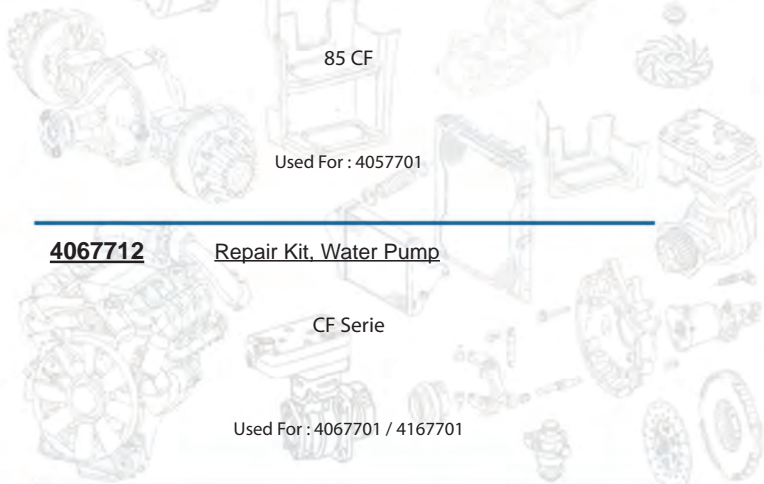

Repair Kit, Water Pump

85 CF

Used For : 4057701

4057712

Repair Kit, Water Pump

85 CF

Used For : 4057701

4067702