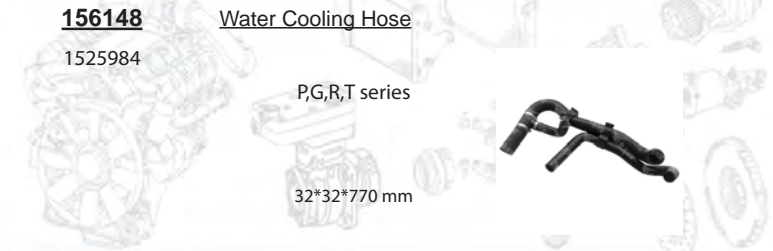

P,G,R,T series

32*32*770 mm

156149

Water Cooling Hose

1533949

P,G,R,T series

20*20*197 mm

156150